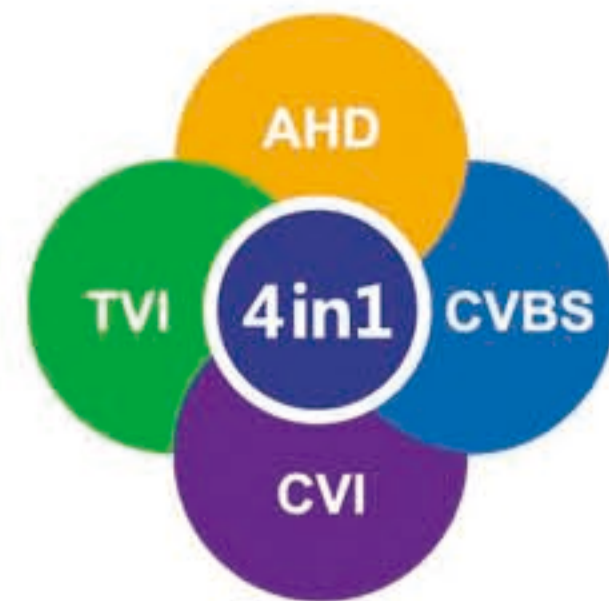

10.1" Wall-mounted & Car monitor

AHD / TVI / CVI/ CVBS 4 in1

 Extra Thin

- 
TOUCH BUTTON
- 
2 INPUTS
- 
REAL TFT/LCD
- 
PAL/NTSC

Specifications:

Model	AN-1011	AN-1012
Screen Size	10.1" TFT Screen	10.1" TFT Screen
Resolution	1024*600	1024*600
TV System	PAL/NTSC	PAL/NTSC
Power SUPPLY	DC 12V,1A	DC 12V,1A
Video Input	Compatible with AHD, TVI, CVI and CVBS of up to 1080P resolution	Compatible with AHD, TVI, CVI and CVBS of up to 1080P resolution
Inputs	AV1,AV2,POWER	AV1,AV2,VGA,HDMI,POWER
Work Temperature	-10°C-60°C	-10°C-60°C
Viewing angle	70° /70° /70° /50° (L/R/U/D)	70° /70° /70° /50° (L/R/U/D)
camfrast Ratio	300:1	300:1
Brightness	380CD/m ²	380CD/m ²
Weight	0.7Kg	0.7Kg
Dimension	286W*194*28 mm	286W*194*28 mm